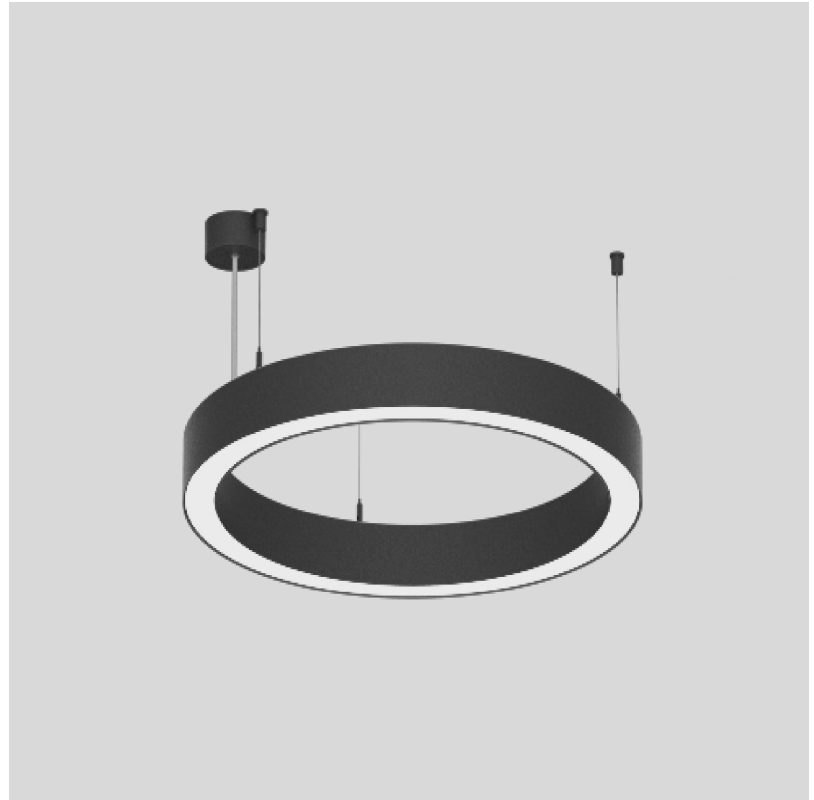

GENERAL

Series: Glorious
Subseries: Glorious 45
Partner: Prolicht
Division: Architectural
Installation: Suspension
Product Type: Pendant
Mounting Location: Ceiling
Light Distribution: Direct

PHYSICAL

Shape: Round
Diameter (mm): 615
Diameter (in): 24 3/8
Height (mm): 76
Height (in): 3
Weight (kg): 6
Diffuser: PMMA - Opal / Microprism / Clear Microprism
Fixture Finish: SSR / BKV / CWI / CRY / HAB / UFT / ITA / RUA / FTG / MYG / LOD / PUS / FRO / FUP / KIA / POP / BLS / SPG / MEY / GOH / CHC / COM / ABZ / JAG / OBR / MOS / ROR
Fixture Material: PMMA / Aluminum
Cable Details: 2000mm/78 3/4" or 6000mm/236 1/4" Cable Transparent

ELECTRICAL

Lamp Type: LED
Input Wattage (W): 38.8
Total Output Wattage (W): 35.5
Dimming: Non-Dimming / 0-10V Dimming / Phase Dimming / DALI Dimming / MATTER Dimming
Driver Included: Yes
Driver Location: Integrated
Driver Type: Constant Current - Universal
Driver Class: Class 2
Input Voltage (V): 120 - 277

LED

Color Temperature (°K): 2700 / 3000 / 3500 / 4000
Max. Delivered Lumen (lm): Max 4542
Nominal Lumen (lm): Max 6390
CRI: >90 CRI
Lamp Life (hrs): 50000

OPTICAL

Adjustability: Fixed

RATINGS AND CERTIFICATIONS

Certified By: Certified for North American Standards
IP rating: IP40