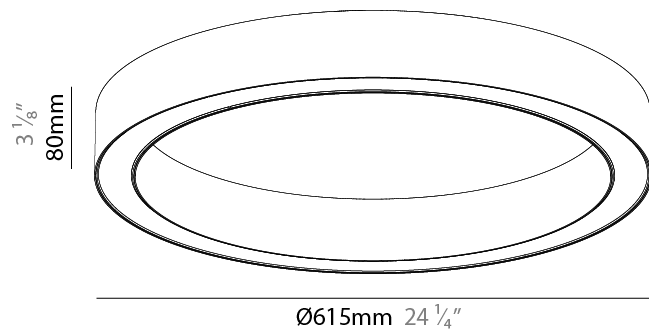

GENERAL

Series: Glorious
Subseries: Glorious 45
Partner: Prolicht
Division: Architectural
Installation: Surface
Product Type: Ceiling Surface
Mounting Location: Ceiling
Light Distribution: Direct

PHYSICAL

Shape: Round
Diameter (mm): 615
Diameter (in): 24 ¹/₄"
Height (mm): 76
Height (in): 3
Weight (kg): 4
Diffuser: [PMMA - Opal / Microprism / Clear Microprism](#)
Fixture Finish: [SSR / BKV / CWI / CRY / HAB / UFT / ITA / RUA / FTG / MYG / LOD / PUS / FRO / FUP / KIA / POP / BLS / SPG / MEY / GOH / CHC / COM / ABZ / JAG / OBR / MOS / ROR](#)
Fixture Material: [PMMA / Aluminum](#)

ELECTRICAL

Lamp Type: LED
Input Wattage (W): 38.8
Total Output Wattage (W): 35.5
Dimming: [Non-Dimming / 0-10V Dimming / Phase Dimming / DALI Dimming / MATTER Dimming](#)
Driver Included: Yes
Driver Location: Integrated
Driver Type: Constant Current - Universal
Driver Class: Class 2
Input Voltage (V): 120 - 277

LED

Color Temperature (°K): [2700 / 3000 / 3500 / 4000](#)
Max. Delivered Lumen (lm): Max 4542
Nominal Lumen (lm): Max 6390
CRI: >90 CRI
Lamp Life (hrs): 50000

OPTICAL

Adjustability: Fixed

RATINGS AND CERTIFICATIONS

Certified By: Certified for North American Standards
IP rating: IP40

PROJECT _____
TYPE _____
SPECIFIER _____
QUANTITY _____
DATE _____