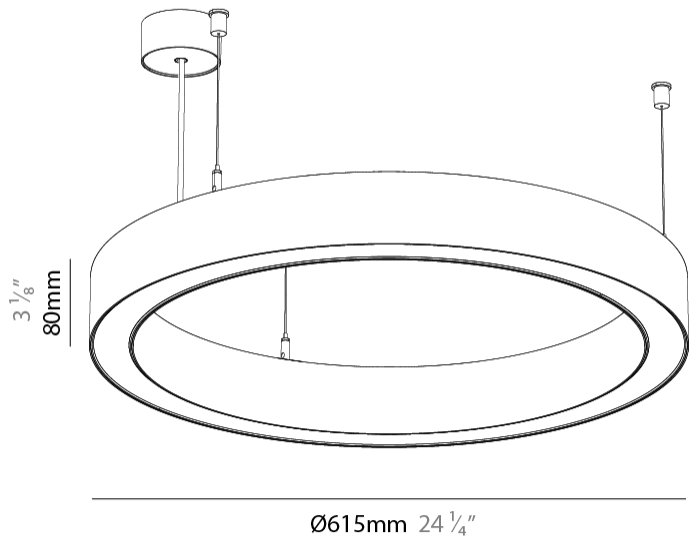

GENERAL

Series: Glorious
Subseries: Glorious 45
Partner: Prolicht
Division: Architectural
Installation: Suspension
Product Type: Pendant
Mounting Location: Ceiling
Light Distribution: Direct

PHYSICAL

Shape: Round
Diameter (mm): 615
Diameter (in): 24 3/8
Height (mm): 76
Height (in): 3
Weight (kg): 6
Diffuser: PMMA - Opal / Microprism / Clear Microprism
Fixture Finish: SSR / BKV / CWI / CRY / HAB / UFT / ITA / RUA / FTG / MYG / LOD / PUS / FRO / FUP / KIA / POP / BLS / SPG / MEY / GOH / CHC / COM / ABZ / JAG / OBR / MOS / ROR
Fixture Material: PMMA / Aluminum
Cable Details: 2000mm/78 3/4" or 6000mm/236 1/4" Cable Transparent

ELECTRICAL

Lamp Type: LED
Input Wattage (W): 38.8
Total Output Wattage (W): 35.5
Dimming: Non-Dimming / 0-10V Dimming / Phase Dimming / DALI Dimming / MATTER Dimming
Driver Included: Yes
Driver Location: Integrated
Driver Type: Constant Current - Universal
Driver Class: Class 2
Input Voltage (V): 120 - 277

LED

Color Temperature (°K): 2700 / 3000 / 3500 / 4000
Max. Delivered Lumen (lm): Max 4542
Nominal Lumen (lm): Max 6390
CRI: >90 CRI
Lamp Life (hrs): 50000

OPTICAL

Adjustability: Fixed

RATINGS AND CERTIFICATIONS

Certified By: Certified for North American Standards
IP rating: IP40