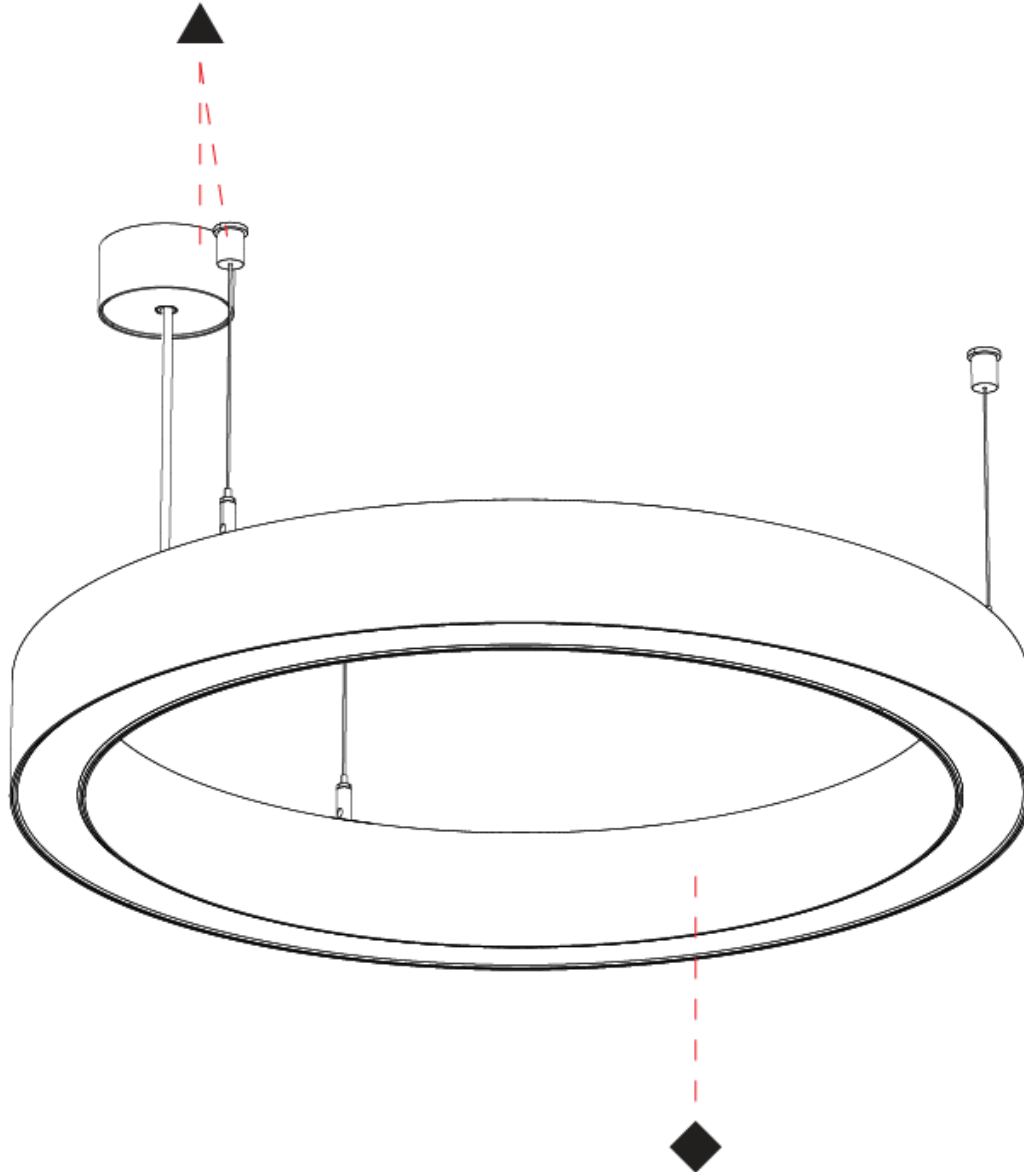

GLORIOUS 45 SUSPENSION

A3001070-

PROJECT	_____
TYPE	_____
SPECIFIER	_____
QUANTITY	_____
DATE	_____

A